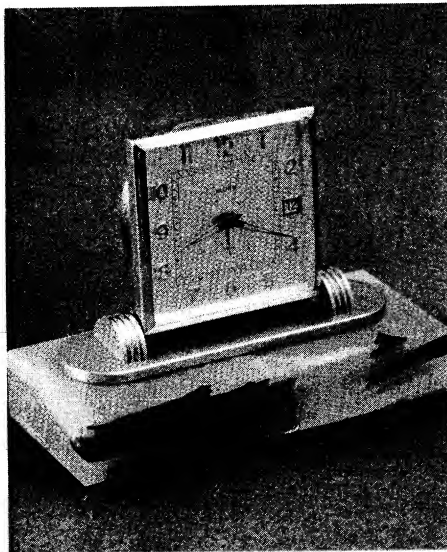

87 CALENDAR OCTAGONAL ROLL

YEAR IN AND YEAR OUT

PRECISION-CRAFTED CLOCKS ATTRACTIVE
AND TIMELY FOR EVERY ROOM IN THE HOUSE

43 LETTER OPENER SHAPED HANDLE

12 CLOCK JEWEL ALARM AUTOMATIC CALENDAR

14 CLOCK CORDLESS ELECTRIC (NO BATTERY)